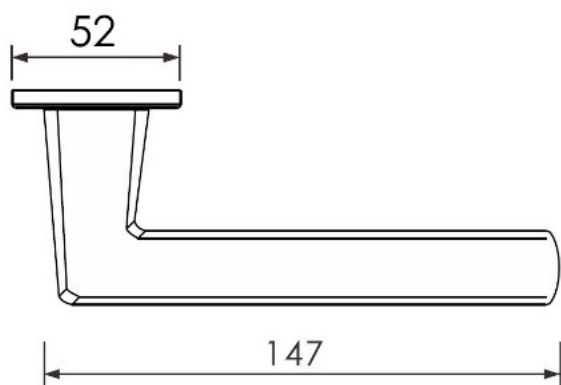

PRODUCT SHEET

Description:

Zamak Door Handle "Jazz", SS-Look, 8x8x95mm Split Spindle, Incl. Round Spring Rosettes, Oval Key Hole Escutcheons, Hex, Key, Wooden Screws, M4 Connecting Screws & Washers., cc: 38mm. Door Thickness:

Item number:

27.20.300-0

Units	Box	Carton	HS Code	Barcode
Pair	1	20	8302411000	
5704866511896				

SISO A/S

Mileparken 11
DK-2740 Skovlunde
Denmark
VAT: DK 24786013

Phone +45 45 830 900

www.siso.dk
siso@siso.dk