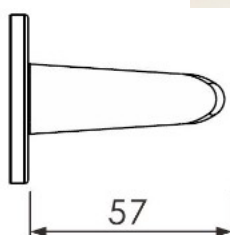

PRODUCT SHEET

Description:

Zamak Door Handle "Jazz", SS-Look, 8x8x95mm Split Spindle, Incl. Round Spring Rosettes, Oval Key Hole Escutcheons, Hex, Key, Wooden Screws, M4 Connecting Screws & Washers., cc: 38mm. Door Thickness:

Item number:

27.20.300-0

Units	Box	Carton	HS Code	Barcode
Pair	1	20	8302411000	
5704866511896				

SISO A/S

Mileparken 11
DK-2740 Skovlunde
Denmark
VAT: DK 24786013

Phone +45 45 830 900

www.siso.dk
siso@siso.dk